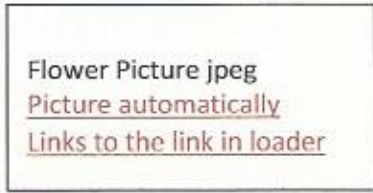

Design of Page for Flower

Common Name
Botanical Name
Sun pick choice
Moister pick
Link-f For more details (Linked)

Common Name
Botanical Name
Sun pick choice
Moister pick
Link for more details

Common Name
Botanical Name
Sun pick choice
Moister pick
Link for more details